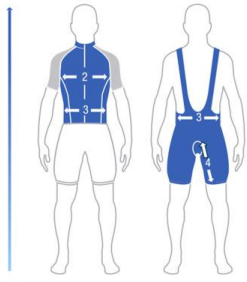

MAN

	1 HEIGHT (CM)	2 CHEST (CM)	3 WAIST (CM)	4 INSEAM (CM)
S	172 - 176	92 - 96	78 - 82	21 - 22
M	175 - 179	96 - 100	82 - 86	22 - 23
L	178 - 182	100 - 104	86 - 90	23 - 24
XL	181 - 185	104 - 108	90 - 94	24 - 25
XXL	184 - 188	108 - 112	94 - 98	26 - 27
3XL	187 - 191	112 - 116	98 - 102	26 - 27
4XL	190 - 193	116 - 120	102 - 106	26 - 27