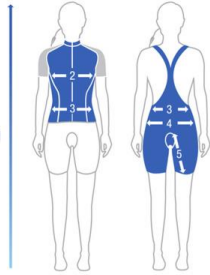

## SLIM FIT

Form fitting jersey. Remains close to the body minimizing wind resistance in the saddle. This is the fit that defines Santini. Incredibly versatile as it gives you a sleek profile while maintaining incredible comfort throughout your ride.

CLASSIC  
FIT

## MAN

	1 HEIGHT (CM)	2 CHEST (CM)	3 WAIST (CM)	4 INSEAM (CM)
S	172 - 176	92 - 96	78 - 82	21 - 22
M	175 - 179	96 - 100	82 - 86	22 - 23
L	178 - 182	100 - 104	86 - 90	23 - 24
XL	181 - 185	104 - 108	90 - 94	24 - 25
XXL	184 - 188	108 - 112	94 - 98	26 - 27
3XL	187 - 191	112 - 116	98 - 102	26 - 27
4XL	190 - 193	116 - 120	102 - 106	26 - 27

## WOMAN

	1 HEIGHT (CM)	2 CHEST (CM)	3 WAIST (CM)	4 HIPS (CM)	5 INSEAM (CM)
XS	160 - 163	78 - 82	60 - 64	84 - 88	16
S	164 - 170	82 - 86	64 - 68	88 - 92	17
M	166 - 172	86 - 90	68 - 72	92 - 96	18
L	168 - 174	90 - 94	72 - 76	96 - 100	19
XL	169 - 175	94 - 100	76 - 80	100 - 104	19.5
XXL	170 - 176	100 - 104	80 - 84	104 - 108	20